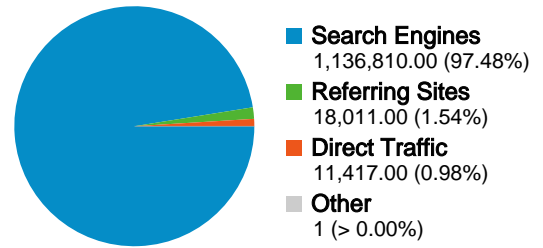

Site Usage

1,166,239 Visits

59.26% Bounce Rate

2,417,112 Pageviews

00:01:30 Avg. Time on Site

2.07 Pages/Visit

42.03% % New Visits

Traffic Sources Overview

Visitors Overview

Visitors
730,943

Map Overlay world

Content Overview

Pages	Pageviews	% Pageviews
(other)	41,574	1.76%
/hladaj/	27,587	1.16%
/kategorie-vypis/	24,825	1.05%
/frazy/?tag=jana kirschner	21,080	0.89%
/kategorie/	12,215	0.52%

All traffic sources sent a total of 1,166,239 visits

-  0.98% Direct Traffic
-  1.54% Referring Sites
-  97.48% Search Engines

Top Traffic Sources

Sources	Visits	% visits	Keywords	Visits	% visits
google (organic)	1,078,253	92.46%	jana kirschner pokoj v duši mp3	4,021	0.37%
search (organic)	44,350	3.80%	horoskop 2009	2,905	0.27%
(direct) ((none))	11,417	0.98%	elektroworld	2,073	0.19%
seznam (organic)	8,948	0.77%	pokoj v dusi mp3	1,739	0.16%
google.sk (referral)	2,664	0.23%	vianocne obrazky	1,624	0.15%

1,166,239 visits came from 151 countries/territories

Site Usage

Visits	Pages/Visit	Avg. Time on Site	% New Visits	Bounce Rate	
1,166,239 % of Site Total: 100.00%	2.07 Site Avg: 2.07 (0.00%)	00:01:30 Site Avg: 00:01:30 (0.00%)	42.07% Site Avg: 42.03% (0.09%)	59.26% Site Avg: 59.26% (0.00%)	
Country/Territory	Visits	Pages/Visit	Avg. Time on Site	% New Visits	Bounce Rate
Slovakia	1,044,767	2.09	00:01:32	38.95%	58.81%
Czech Republic	50,560	1.83	00:00:57	80.28%	65.62%
United Kingdom	15,147	2.03	00:01:25	54.47%	59.95%
Hungary	8,072	2.16	00:01:46	50.72%	58.24%
Austria	6,042	2.09	00:01:30	48.86%	58.76%
Germany	5,813	1.90	00:01:09	63.38%	63.05%
Ireland	4,264	2.05	00:01:41	51.74%	58.30%
Poland	3,398	1.94	00:01:07	86.85%	66.01%
Spain	3,026	2.07	00:01:40	42.60%	58.82%
United States	2,680	1.81	00:01:04	71.49%	64.78%