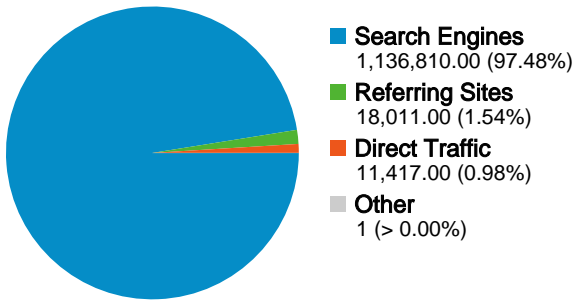

Site Usage

1,166,239 Visits

59.26% Bounce Rate

2,417,112 Pageviews

00:01:30 Avg. Time on Site

2.07 Pages/Visit

42.03% % New Visits

Traffic Sources Overview

Visitors Overview

Visitors
730,943

Map Overlay world

Content Overview

Pages	Pageviews	% Pageviews
(other)	41,574	1.76%
/hladaj/	27,587	1.16%
/kategorie-vypis/	24,825	1.05%
/frazy/?tag=jana kirschner	21,080	0.89%
/kategorie/	12,215	0.52%

730,943 people visited this site

1,166,239 Visits

730,943 Absolute Unique Visitors

2,417,112 Pageviews

2.07 Average Pageviews

00:01:30 Time on Site

59.26% Bounce Rate

42.03% New Visits

1,166,239 visits came from 151 countries/territories

Site Usage

Visits	Pages/Visit	Avg. Time on Site	% New Visits	Bounce Rate	
1,166,239 % of Site Total: 100.00%	2.07 Site Avg: 2.07 (0.00%)	00:01:30 Site Avg: 00:01:30 (0.00%)	42.07% Site Avg: 42.03% (0.09%)	59.26% Site Avg: 59.26% (0.00%)	
Country/Territory	Visits	Pages/Visit	Avg. Time on Site	% New Visits	Bounce Rate
Slovakia	1,044,767	2.09	00:01:32	38.95%	58.81%
Czech Republic	50,560	1.83	00:00:57	80.28%	65.62%
United Kingdom	15,147	2.03	00:01:25	54.47%	59.95%
Hungary	8,072	2.16	00:01:46	50.72%	58.24%
Austria	6,042	2.09	00:01:30	48.86%	58.76%
Germany	5,813	1.90	00:01:09	63.38%	63.05%
Ireland	4,264	2.05	00:01:41	51.74%	58.30%
Poland	3,398	1.94	00:01:07	86.85%	66.01%
Spain	3,026	2.07	00:01:40	42.60%	58.82%
United States	2,680	1.81	00:01:04	71.49%	64.78%