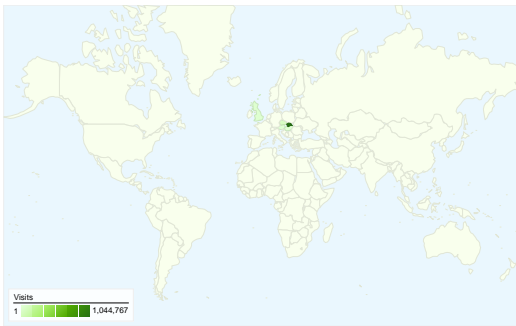

Site Usage

1,166,239 Visits

59.26% Bounce Rate

2,417,112 Pageviews

00:01:30 Avg. Time on Site

2.07 Pages/Visit

42.03% % New Visits

Traffic Sources Overview

Visitors Overview

Visitors
730,943

Map Overlay world

Content Overview

Pages	Pageviews	% Pageviews
(other)	41,574	1.76%
/hladaj/	27,587	1.16%
/kategorie-vypis/	24,825	1.05%
/frazy/?tag=jana kirschner	21,080	0.89%
/kategorie/	12,215	0.52%

730,943 people visited this site

1,166,239 Visits

730,943 Absolute Unique Visitors

2,417,112 Pageviews

2.07 Average Pageviews

00:01:30 Time on Site

59.26% Bounce Rate

42.03% New Visits

1,166,239 visits came from 151 countries/territories

Site Usage

Visits	Pages/Visit	Avg. Time on Site	% New Visits	Bounce Rate	
1,166,239 % of Site Total: 100.00%	2.07 Site Avg: 2.07 (0.00%)	00:01:30 Site Avg: 00:01:30 (0.00%)	42.07% Site Avg: 42.03% (0.09%)	59.26% Site Avg: 59.26% (0.00%)	
Country/Territory	Visits	Pages/Visit	Avg. Time on Site	% New Visits	Bounce Rate
Slovakia	1,044,767	2.09	00:01:32	38.95%	58.81%
Czech Republic	50,560	1.83	00:00:57	80.28%	65.62%
United Kingdom	15,147	2.03	00:01:25	54.47%	59.95%
Hungary	8,072	2.16	00:01:46	50.72%	58.24%
Austria	6,042	2.09	00:01:30	48.86%	58.76%
Germany	5,813	1.90	00:01:09	63.38%	63.05%
Ireland	4,264	2.05	00:01:41	51.74%	58.30%
Poland	3,398	1.94	00:01:07	86.85%	66.01%
Spain	3,026	2.07	00:01:40	42.60%	58.82%
United States	2,680	1.81	00:01:04	71.49%	64.78%