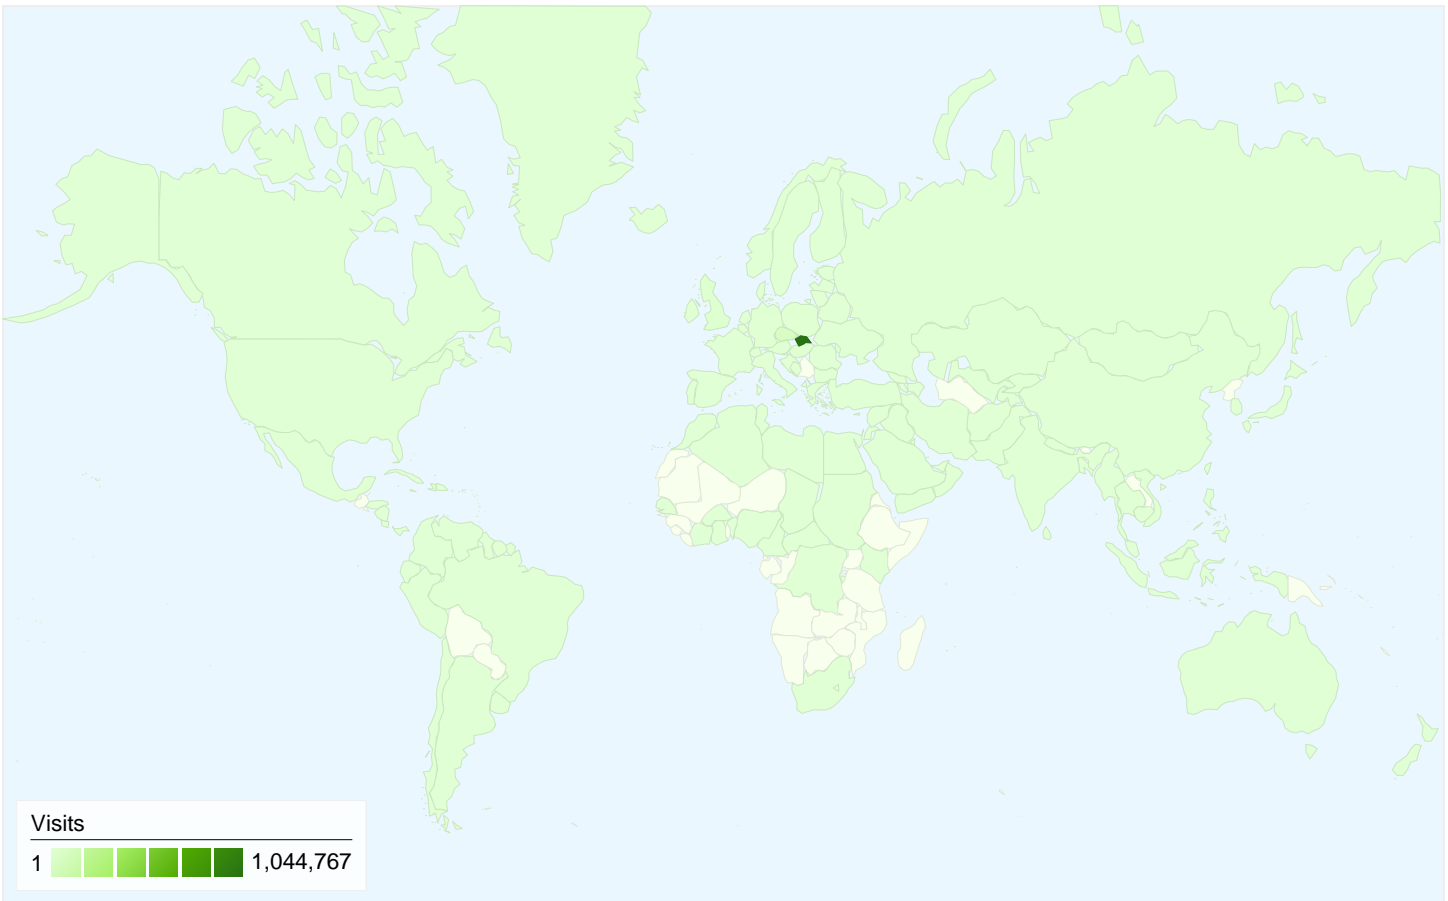

All traffic sources sent a total of 1,166,239 visits

-  0.98% Direct Traffic
-  1.54% Referring Sites
-  97.48% Search Engines

Top Traffic Sources

Sources	Visits	% visits	Keywords	Visits	% visits
google (organic)	1,078,253	92.46%	jana kirschner pokoj v duši mp3	4,021	0.37%
search (organic)	44,350	3.80%	horoskop 2009	2,905	0.27%
(direct) ((none))	11,417	0.98%	elektroworld	2,073	0.19%
seznam (organic)	8,948	0.77%	pokoj v dusi mp3	1,739	0.16%
google.sk (referral)	2,664	0.23%	vianocne obrazky	1,624	0.15%

730,943 people visited this site

1,166,239 Visits

730,943 Absolute Unique Visitors

2,417,112 Pageviews

2.07 Average Pageviews

00:01:30 Time on Site

59.26% Bounce Rate

42.03% New Visits

Pages on this site were viewed a total of 2,417,112 times

 2,417,112 Pageviews

 1,814,860 Unique Views

 59.26% Bounce Rate

Top Content

Pages	Pageviews	% Pageviews
(other)	41,574	1.76%
/hladaj/	27,587	1.16%
/kategorie-vypis/	24,825	1.05%
/frazy/?tag=jana kirschner \"pokoj v duÅjil\" mp3 na stiahnutie	21,080	0.89%
/kategorie/	12,215	0.52%

1,166,239 visits came from 151 countries/territories

Site Usage

Visits	Pages/Visit	Avg. Time on Site	% New Visits	Bounce Rate	
1,166,239 % of Site Total: 100.00%	2.07 Site Avg: 2.07 (0.00%)	00:01:30 Site Avg: 00:01:30 (0.00%)	42.07% Site Avg: 42.03% (0.09%)	59.26% Site Avg: 59.26% (0.00%)	
Country/Territory	Visits	Pages/Visit	Avg. Time on Site	% New Visits	Bounce Rate
Slovakia	1,044,767	2.09	00:01:32	38.95%	58.81%
Czech Republic	50,560	1.83	00:00:57	80.28%	65.62%
United Kingdom	15,147	2.03	00:01:25	54.47%	59.95%
Hungary	8,072	2.16	00:01:46	50.72%	58.24%
Austria	6,042	2.09	00:01:30	48.86%	58.76%
Germany	5,813	1.90	00:01:09	63.38%	63.05%
Ireland	4,264	2.05	00:01:41	51.74%	58.30%
Poland	3,398	1.94	00:01:07	86.85%	66.01%
Spain	3,026	2.07	00:01:40	42.60%	58.82%
United States	2,680	1.81	00:01:04	71.49%	64.78%